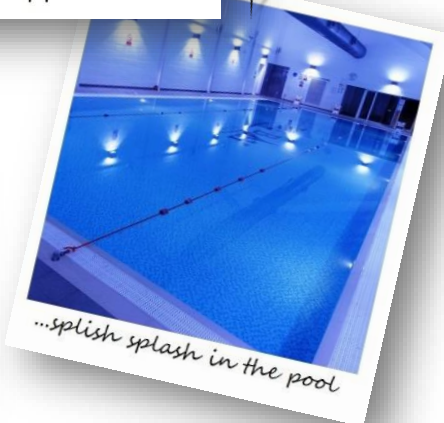

With direct access to **fabulous Filey Bay**, facilities include indoor **swimming pool**, play area, games room, boules courts, tennis court, gym, beauty salon, café and pub

... let's go to the beach

... south-facing & sea views!

... fully equipped kitchen

... log burner & comfy sofas

...splish splash in the pool

COTTAGE

-  Sleeps 4
-  Family friendly
-  Log burner
-  Sea views
-  WiFi
-  Barbecue
-  Dogs welcome
-  Off-road parking

LOCATION

-  Children's play area
-  Onsite activities
-  Pool
-  Gym
-  Close to beach
-  Pub & café

BOOKING

Full details on website:

Bumblebeecottagefiley.com

"Fabulous stay in Bumblebee Cottage ...the cottage has all you could need from a home from home stay at the seaside!"